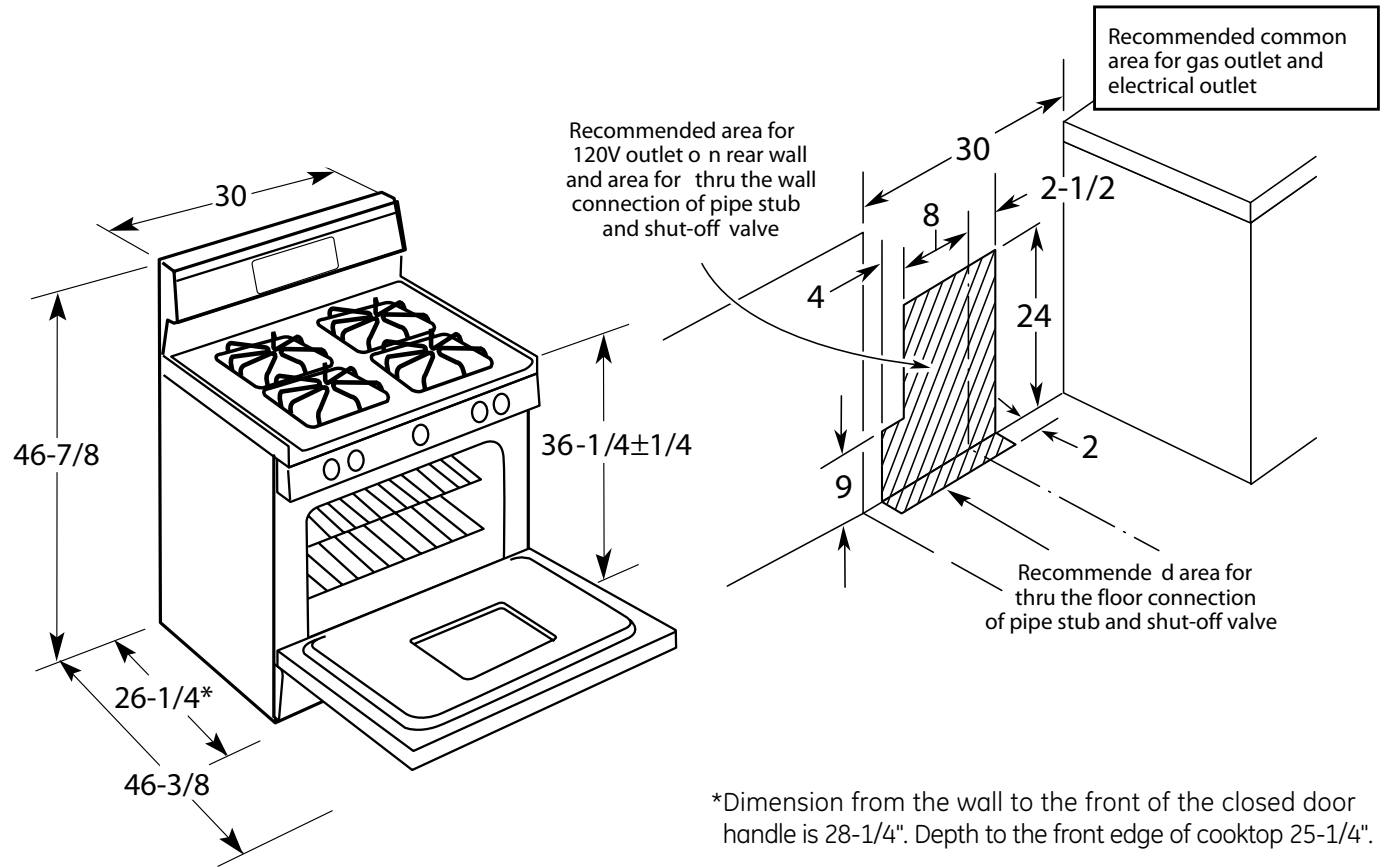

JGBP28SEK

GE® 30" Free-Standing Self-Clean Gas Range

Dimensions and Installation Information (in inches)

Optional Gas Range Accessory Drip Pans for Sealed and Standard Burner Models

(Available at additional cost)
To order these accessory drip pans, call toll-free 800-626-2002

Gas Self-Clean Range Anti-Tip Bracket (Part No. 205C1714P001)

Electrical Rating: 120V, 60Hz, 5A

Installation Information: Before installing, consult installation instructions packed with product for current dimensional data.

*Dimension from the wall to the front of the closed door handle is 28-1/4". Depth to the front edge of cooktop 25-1/4".

For answers to your Monogram®, GE Profile™ or GE® appliance questions, visit our website at ge.com or call GE Answer Center® service, 800.626.2000.